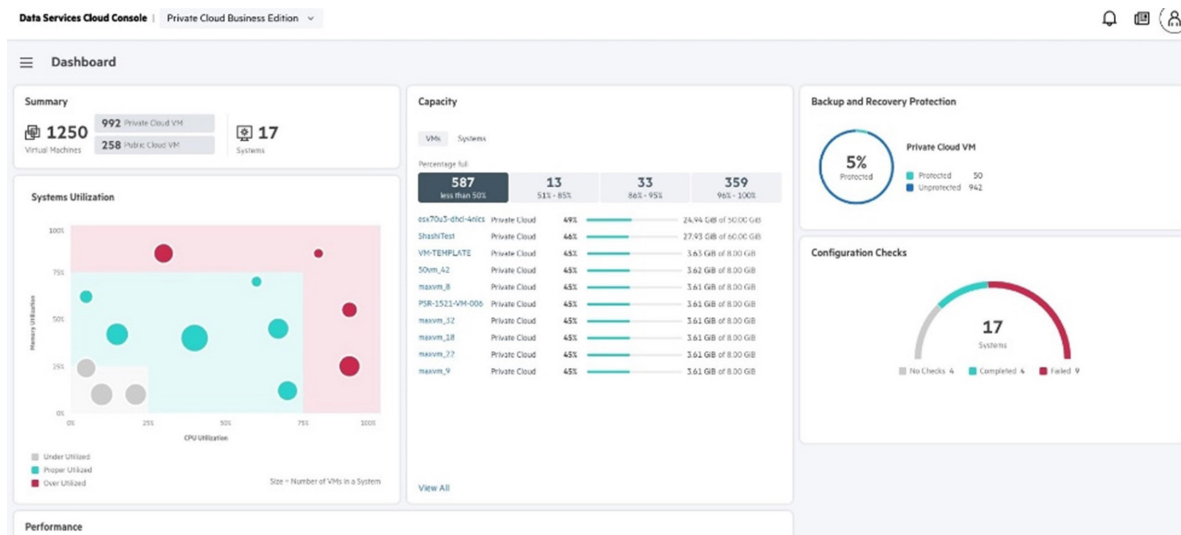

Customers are looking for a radically simplified experience for data infrastructure at scale across the lifecycle—from streamlined device deployment to virtual machine (VM) provisioning, to a global VM and infrastructure management. They are looking for a cloud-native control plane that scales with infrastructure, so managing hundreds of systems across geographies is as simple as one.

Figure 1. HPE GreenLake for Private Cloud Business Edition global dashboard

Simplify infrastructure operations with cloud agility

Hewlett Packard Enterprise provides HPE GreenLake for Private Cloud Business Edition delivering VMs across hybrid cloud. With this offering, customers can build their self-service cloud on demand when they need it and where they need it in data centers, at the edge, and beyond. HPE GreenLake for Private Cloud Business Edition changes the way customers procure and manage VMs with a cloud operational experience. HPE GreenLake for Private Cloud Business Edition helps eliminate complexity with a unified cloud service for VM to infrastructure management, including public cloud VMs. The solution—delivered through the Data Services Cloud Console—enables global unified management and monitoring of VMs and infrastructure deployed at any location as well as 1-click, multisite upgrades. This enables IT to reduce operating costs while helping optimize resource utilization, move to a generalist model, and shift from managing infrastructure to managing VMs and data, thereby refocusing resources and skills on higher-value strategic initiatives.